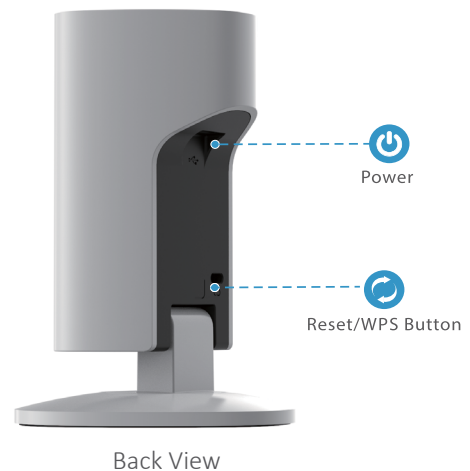

Specifications

Camera

1/2.9" 2Megapixel progressive CMOS
2MP(1920 x 1080)
Night Vision: 10m distance
2.3mm fixed lens
Field of View : 128°(H), 75°(V), 147°(D)

Video & Audio

Video Compression : H.265/H.264
Up to 25/30fps Frame Rate
16x Digital Zoom
Two-way Audio

Notice Management

Motion Detection
Human Detection
Configurable region and schedule

Network

Wi-Fi: IEEE802.11b/g/n, 50m open field
ONVIF Profile S&G, CGI
Easy4ip app: iOS, Android

Auxiliary Interface

Micro SD Slot (up to 128GB)
Built-in Mic & Speaker
WPS/Reset button

General

DC 5V1A Power supply
Power Consumption: <3.3W
Working Environment:-10°C~+45°C, Less than 95%RH
Dimensions: 107 × 76 × 65mm (4.2 × 3.0 × 2.6inch)
Weight: 160g (0.35lb)
CE, FCC, UL

What's in the box

- 1x Camera
- 1x Quick Start Guide
- 1x Power Adapter

- 1x USB Cable
- 1x Screw Package
- 1x Metal Quick Installation Board